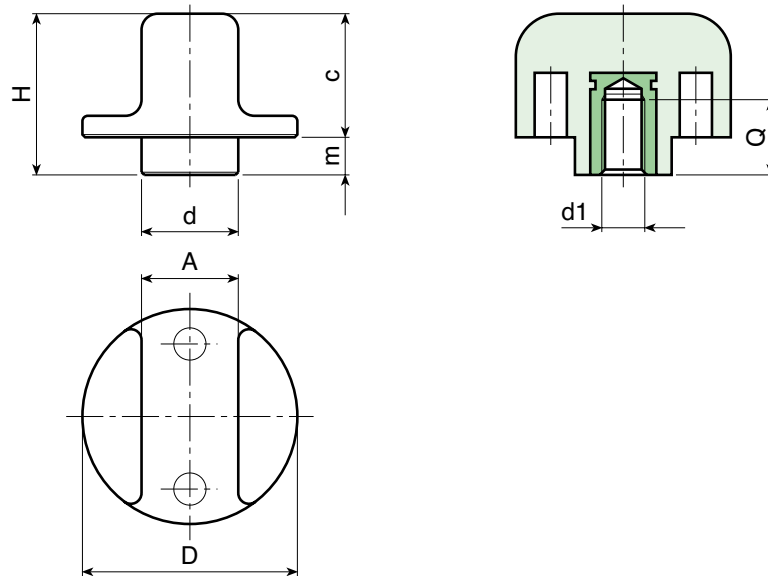

KNOB WITH THREADED FEMALE INSERT

G794

Material:

Reinforced polyamide.
Oils and greases resistant.

Surface:

Satin.

Colour:

Black (RAL 9011).

Main Insert:

Brass blind threaded bush (tolerance 6H).

SPECIAL REQUEST:

- It is possible to supply the inserts in different materials, on request and for quantities.
- It is possible to supply colours as shown in the table at pag. G-27, on request and for quantities.

	art.	D	H	d	A	c	m	d1 6H	Q	g
●	G79425.TM0501	25	20	12	10	15	5	M05	11	8
●	G79425.TM0601	25	20	12	10	15	5	M06	9	9
●	G79425.TM0801	25	20	12	10	15	5	M08	8	10
●	G79440.TM0801	40	30	18	18	22	7	M08	15	25
●	G79540.TM1001	40	30	18	18	22	7	M10	14	26
●	G79440.TM1201	40	30	18	18	22	7	M12	14	28