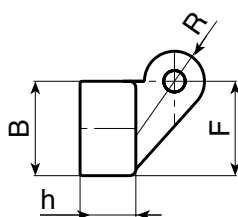

O450

UNIVERSAL HINGE WITH FEMALE THREADED INSERT FOR MOUNTING ON STRAIGHT DOOR

Material:

Reinforced polyamide.
Oils and greases resistant.

Surface:

Satin.

Colour:

Black (RAL 9011).

Inserts:

- Zinc plated steel pin.
- Brass blind threaded bush (tolerance 6H).
- (*) Zinc plated steel blind threaded bush (tolerance 6H)

SPECIAL REQUESTS:

- None.

art.	I	C	A	B	L	F	h	h1	H	d	R	d1 6H	Q	△ g	F1 (N)	F2 (N)
● O45030.TM0501	15	18	30	17	35	18	11	19	25	4	11	M5	8	26	1180	1130
● O45054.TM0601	30	22	54	21	44	22	13	22	30	5	15	M6	7	58	1520	2980
● O45078.TM0801	42	32	78	30	61	30	18	31	42	8	21	(*) M8	10	178	885	2875