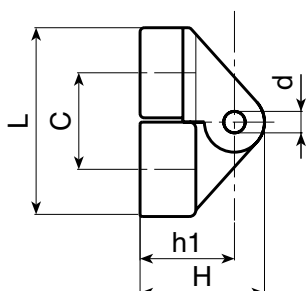

O450

UNIVERSAL HINGE WITH FEMALE THREADED INSERT FOR MOUNTING ON STRAIGHT DOOR

Material:

Reinforced polyamide.
Oils and greases resistant.

Surface:

Satin.

Colour:

Black (RAL 9011).

Inserts:

- Zinc plated steel pin.
- Brass blind threaded bush (tolerance 6H).
- (*) Zinc plated steel blind threaded bush (tolerance 6H)

SPECIAL REQUESTS:

- None.

art.	I	C	A	B	L	F	h	h1	H	d	R	d1 6H	Q	△ g	F1 (N)	F2 (N)
● O45030.TM0501	15	18	30	17	35	18	11	19	25	4	11	M5	8	26	1180	1130
● O45054.TM0601	30	22	54	21	44	22	13	22	30	5	15	M6	7	58	1520	2980
● O45078.TM0801	42	32	78	30	61	30	18	31	42	8	21	(*) M8	10	178	885	2875