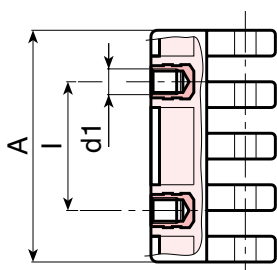

O450

UNIVERSAL HINGE WITH FEMALE THREADED INSERT FOR MOUNTING ON STRAIGHT DOOR

Material:

Reinforced polyamide.
Oils and greases resistant.

Surface:

Satin.

Colour:

Black (RAL 9011).

Inserts:

- Zinc plated steel pin.
- Brass blind threaded bush (tolerance 6H).
- (*) Zinc plated steel blind threaded bush (tolerance 6H)

SPECIAL REQUESTS:

- None.

art.	I	C	A	B	L	F	h	h1	H	d	R	d1 6H	Q	△ g	F1 (N)	F2 (N)
● O45030.TM0501	15	18	30	17	35	18	11	19	25	4	11	M5	8	26	1180	1130
● O45054.TM0601	30	22	54	21	44	22	13	22	30	5	15	M6	7	58	1520	2980
● O45078.TM0801	42	32	78	30	61	30	18	31	42	8	21	(*) M8	10	178	885	2875