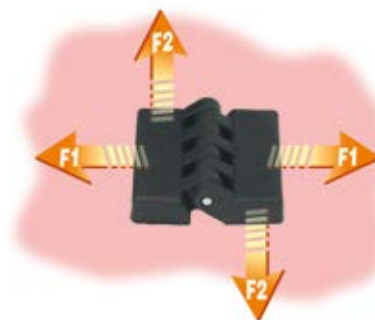

O450

UNIVERSAL HINGE WITH FEMALE THREADED INSERT FOR MOUNTING ON STRAIGHT DOOR

Material:

Reinforced polyamide.
Oils and greases resistant.

Surface:

Satin.

Colour:

Black (RAL 9011).

Inserts:

- Zinc plated steel pin.
- Brass blind threaded bush (tolerance 6H).
- (*) Zinc plated steel blind threaded bush (tolerance 6H)

SPECIAL REQUESTS:

- None.

art.	I	C	A	B	L	F	h	h1	H	d	R	d1 6H	Q	△ g	F1 (N)	F2 (N)
● O45030.TM0501	15	18	30	17	35	18	11	19	25	4	11	M5	8	26	1180	1130
● O45054.TM0601	30	22	54	21	44	22	13	22	30	5	15	M6	7	58	1520	2980
● O45078.TM0801	42	32	78	30	61	30	18	31	42	8	21	(*) M8	10	178	885	2875