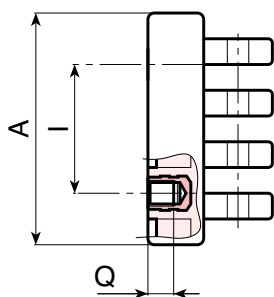

O450

UNIVERSAL HINGE WITH FEMALE THREADED INSERT FOR MOUNTING ON STRAIGHT DOOR

Material:

Reinforced polyamide.
Oils and greases resistant.

Surface:

Satin.

Colour:

Black (RAL 9011).

Inserts:

- Zinc plated steel pin.
- Brass blind threaded bush (tolerance 6H).
- (*) Zinc plated steel blind threaded bush (tolerance 6H)

SPECIAL REQUESTS:

- None.

art.	I	C	A	B	L	F	h	h1	H	d	R	d1 6H	Q	△ g	F1 (N)	F2 (N)
● O45030.TM0501	15	18	30	17	35	18	11	19	25	4	11	M5	8	26	1180	1130
● O45054.TM0601	30	22	54	21	44	22	13	22	30	5	15	M6	7	58	1520	2980
● O45078.TM0801	42	32	78	30	61	30	18	31	42	8	21	(*) M8	10	178	885	2875