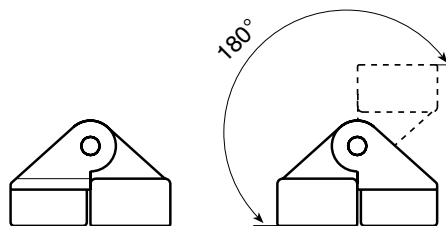

O450

UNIVERSAL HINGE WITH FEMALE THREADED INSERT FOR MOUNTING ON STRAIGHT DOOR

Material:

Reinforced polyamide.
Oils and greases resistant.

Surface:

Satin.

Colour:

Black (RAL 9011).

Inserts:

- Zinc plated steel pin.
- Brass blind threaded bush (tolerance 6H).
- (*) Zinc plated steel blind threaded bush (tolerance 6H)

SPECIAL REQUESTS:

- None.

art.	I	C	A	B	L	F	h	h1	H	d	R	d1 6H	Q	△ g	F1 (N)	F2 (N)
● O45030.TM0501	15	18	30	17	35	18	11	19	25	4	11	M5	8	26	1180	1130
● O45054.TM0601	30	22	54	21	44	22	13	22	30	5	15	M6	7	58	1520	2980
● O45078.TM0801	42	32	78	30	61	30	18	31	42	8	21	(*) M8	10	178	885	2875