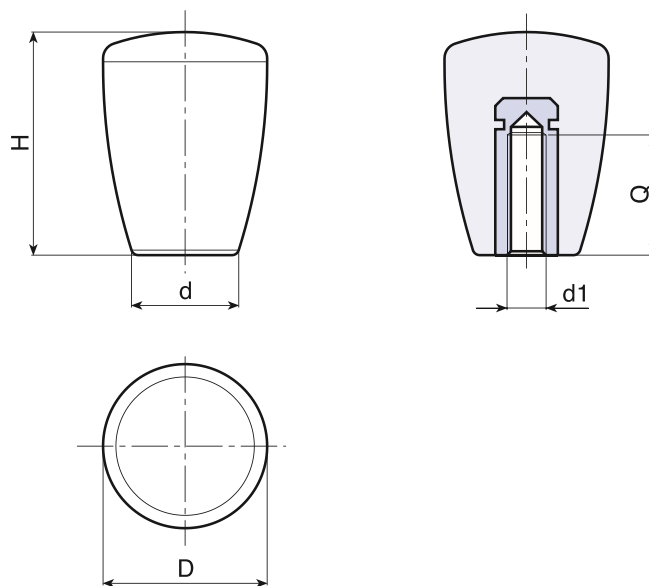

I107 CIN

INOX

CONICAL KNOB WITH FEMALE STAINLESS STEEL THREADED INSERT

Material:
Reinforced polyamide.
Oils and greases resistant.

Surface:
Satin.

Colour:
Black (RAL 9011).

Main Insert:
Stainless steel blind threaded bush.
(AISI 303) (tolerance 6H).

SPECIAL REQUEST:

- It is possible to supply colours as shown in the table at pag. I-25, on request and for quantities.
(* **ATTENTION:** Reduced colour range.)

	art.	D	H	d	d1 6H	Q	g
●	I10721.TM0501CIN	21	28	13	M05	15	16
●	I10725.TM0601CIN	25	34	17	M06	16	20
●	I10725.TM0801CIN	25	34	17	M08	16	22
●	I10725.TM1001CIN	25	34	17	M10	16	25
●	I10732.TM0801CIN	32	43	21	M08	16	43
●	I10732.TM1001CIN	32	43	21	M10	16	43
●	I10732.TM1201CIN	32	43	21	M12	20	48
●	I10743.TM1001CIN	43	58	27	(*) M10	16	92
●	I10743.TM1201CIN	43	58	27	(*) M12	20	92