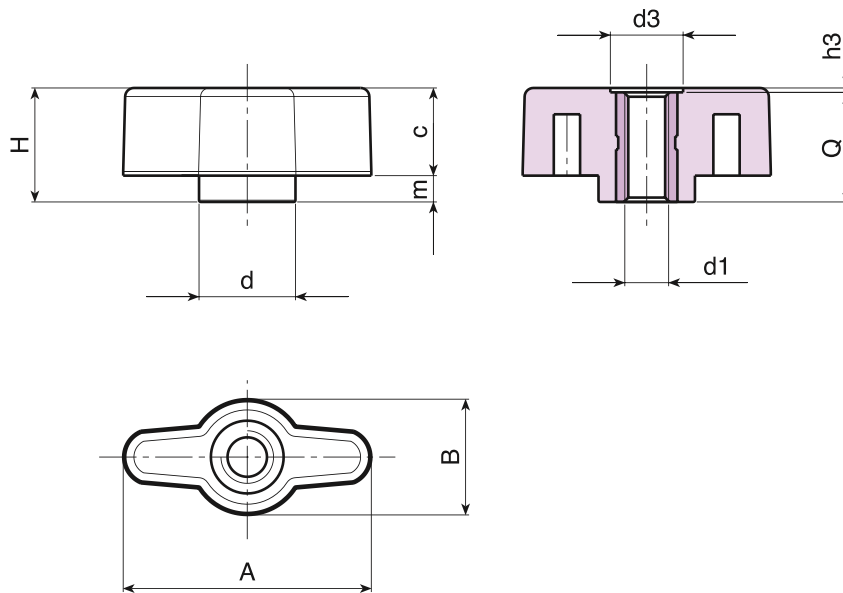

## 28MM. WINGNUT WITH FEMALE RIGHT THROUGH THREADED INSERT

**Material:**  
Reinforced polyamide.  
Oils and greases resistant.

**Surface:**  
Satin.

**Colour:**  
Black (RAL 9011).

**Main Insert:**  
Brass right through threaded bush (tolerance 6H).

|   | Art.          | A  | B  | H  | m | c  | d  | d3 | h3  | d1 6H | Q    | ⚖ g |
|---|---------------|----|----|----|---|----|----|----|-----|-------|------|-----|
| ● | L74828.TM0401 | 28 | 13 | 13 | 3 | 10 | 11 | 8  | 0,5 | M04   | 12,5 | 5   |
| ● | L74828.TM0501 | 28 | 13 | 13 | 3 | 10 | 11 | 8  | 0,5 | M05   | 12,5 | 5   |
| ● | L74828.TM0601 | 28 | 13 | 13 | 3 | 10 | 11 | 8  | 0,5 | M06   | 12,5 | 6   |